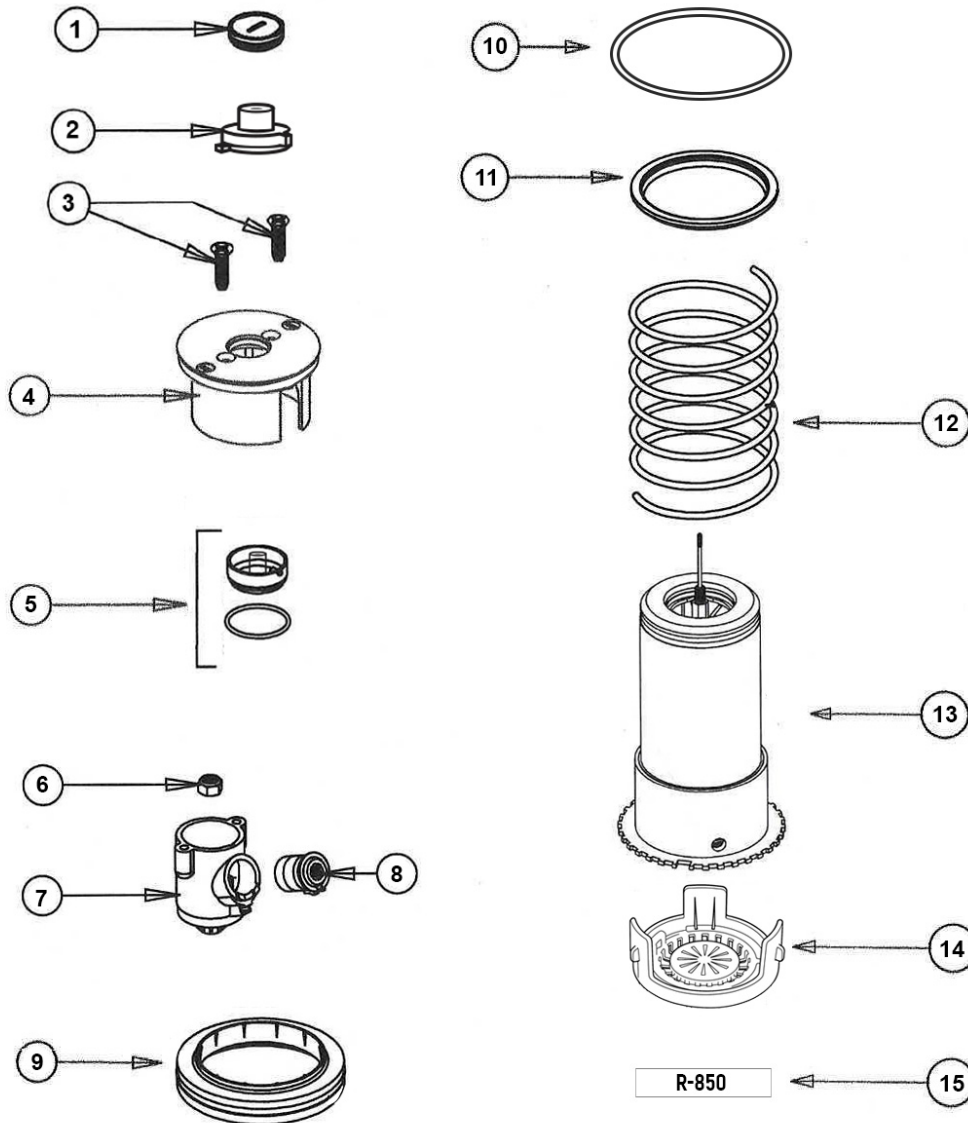

1" PC INTERNAL RISER ASSY

INS-B-850 - 820

P/N DI55B

ITEM	PART NO.	DESCRIPTION
1	80254528	EASY-ARC, CAP
2	MBH901	EASY-ARC
3	9001023	SCREW, CAP
4	RB-750	CAP PC.
5	70254820 SUB	EASY-ARC HUB ASSY
6	9001003	NUT
7	70254569	NOZZLE BASE ASSEMBLY PC
8	80254649	NOZZLE, 25 BLUE
9	80254810	SPRING RETAINER
10	9001014A	O-RING SPRING RETAINER
11	80254642	RISER SEAL
12	9001013	SPRING RISER
13	70254310 MAPC	RISER ASSEMBLY PC
14	80255530	SCREEN INTLET
15	B-820 - 850	CAP LABEL

NOZZLE KIT (NK55)	
80254550	NOZZLE, 14, YELLOW
80254647	NOZZLE, 16, ORGANGE
80254648	NOZZLE, 18, BROWN
80254650	NOZZLE, 28, GREEN
80254568	SNAP RING
999903376	INSTALATION CARD