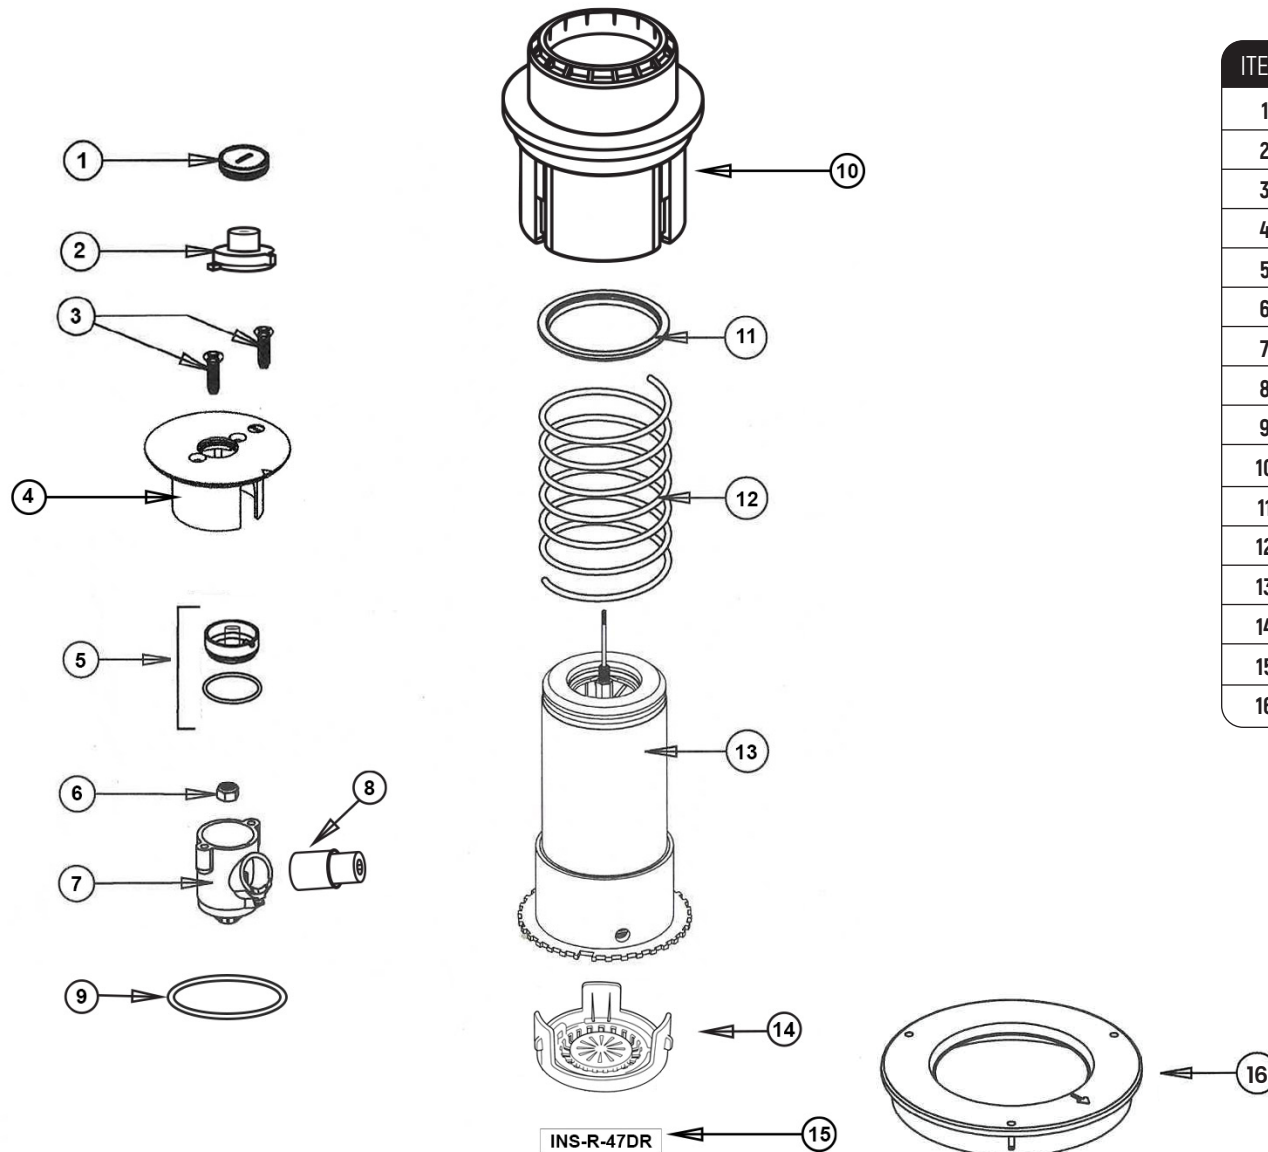

PC INTERNAL RISER ASSY

INS-R-47DR

P/N **DI47R25**

| ITEM | PART NO. | DESCRIPTION |
|------|---------------|--------------------------------|
| 1 | 80254528 | EASY-ARC, CAP |
| 2 | MBH901 | EASY-ARC |
| 3 | 9001023 | SCREW, CAP |
| 4 | 80254662 | CAP MEDIUM PC. |
| 5 | 70254820 SUB | EASY-ARC HUB ASSY |
| 6 | 9001003 | NUT |
| 7 | 70254569 | NOZZLE BASE ASSEMBLY PC |
| 8 | 80254573 | NOZZLE, 25 BLUE |
| 9 | 80254584 | O-RING LOCKING SPRING RETAINER |
| 10 | 9000051 | SPRING RETAINER |
| 11 | 80254642 | RISER SEAL BLUE |
| 12 | 9001013 | SPRING RISER |
| 13 | 70254310 MAPC | RISER ASSEMBLY PC |
| 14 | 80255530 | SCREEN INTLET |
| 15 | R-47DR | CAP LABEL |
| 16 | 9000050 | CONVERSION COLLAR(RB) |

| NOZZLE KIT (NKR1) | |
|-------------------|---------------------|
| 80254575 | NOZZLE, 16, ORGANGE |
| 80254572 | NOZZLE, 18, BROWN |
| 80254574 | NOZZLE, 28, GREEN |
| 80254570 | NOZZLE, RED |
| 80254577 | SNAP RING |
| 9001022 | SET SCREWS |
| 99903379 | INSTALATION CARD |