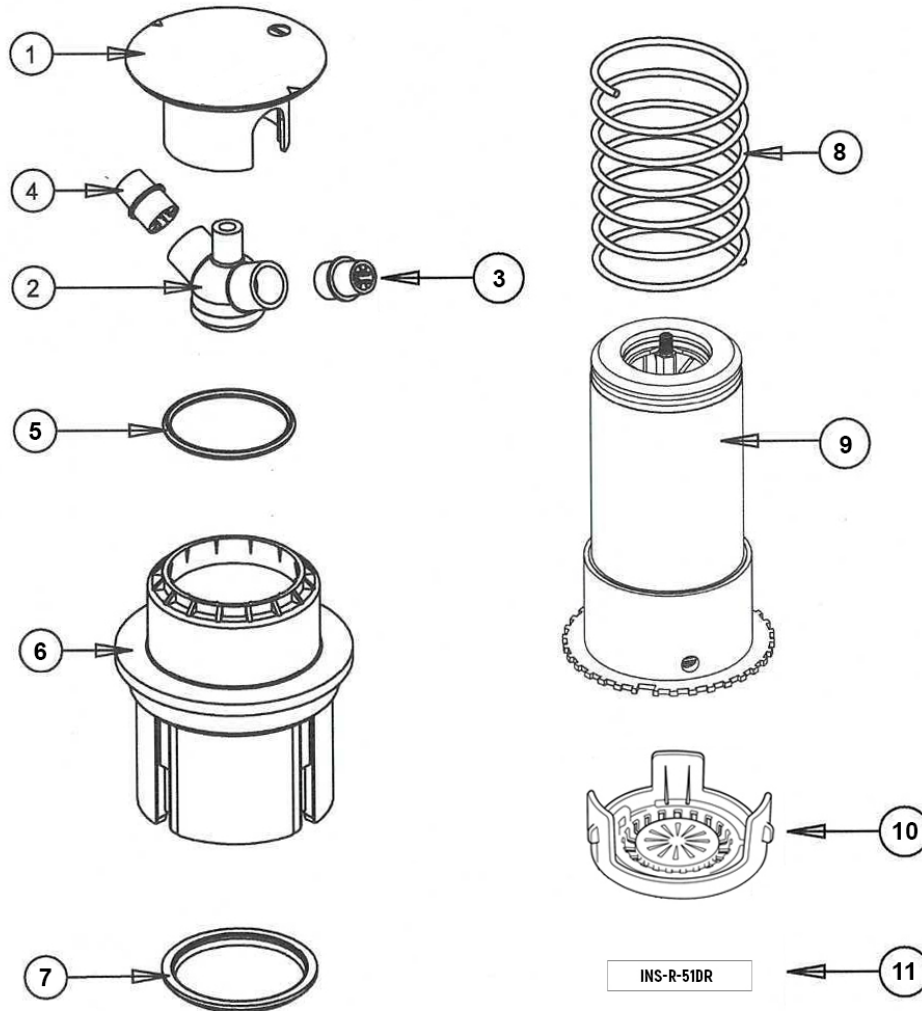

FC INTERNAL RISER ASSY

INS-R-51DR

P/N **DI51R**

ITEM	PART NO.	DESCRIPTION
1	80254792	CAP FC.
2	70254576	NOZZLE BASE, ASSEMBLY FC
3	80254591	NOZZLE, RANGE, 25, BLUE
4	80254588	NOZZLE, RANGE, MIRACLE, BLACK
5	80254584	O-RING, LOCKING SPRING RETAINER
6	9000051	SPRING RETAINER
7	80254642	RISER SEAL
8	9001013	SPRING RISER
9	70254310 MAFC	RISER ASSEMBLY FC
10	80255530	SCREEN INLET
11	R-51DR	CAP LABEL
12	9000050	CONVERSION COLLAR (RB)

NOZZLE KIT (NKR2)	
80254589	NOZZLE, RANGE, 16, ORGANGE
80254590	NOZZLE, RANGE, 18, BROWN
80254594	NOZZLE, RANGE, 29, RED
80254592	NOZZLE, RANGE, GREEN
80254577	SNAP RING
9000050	CONVERSION COLLAR (RB)
9001022	SET SCREWS
99903380	INSTALLATION CARD