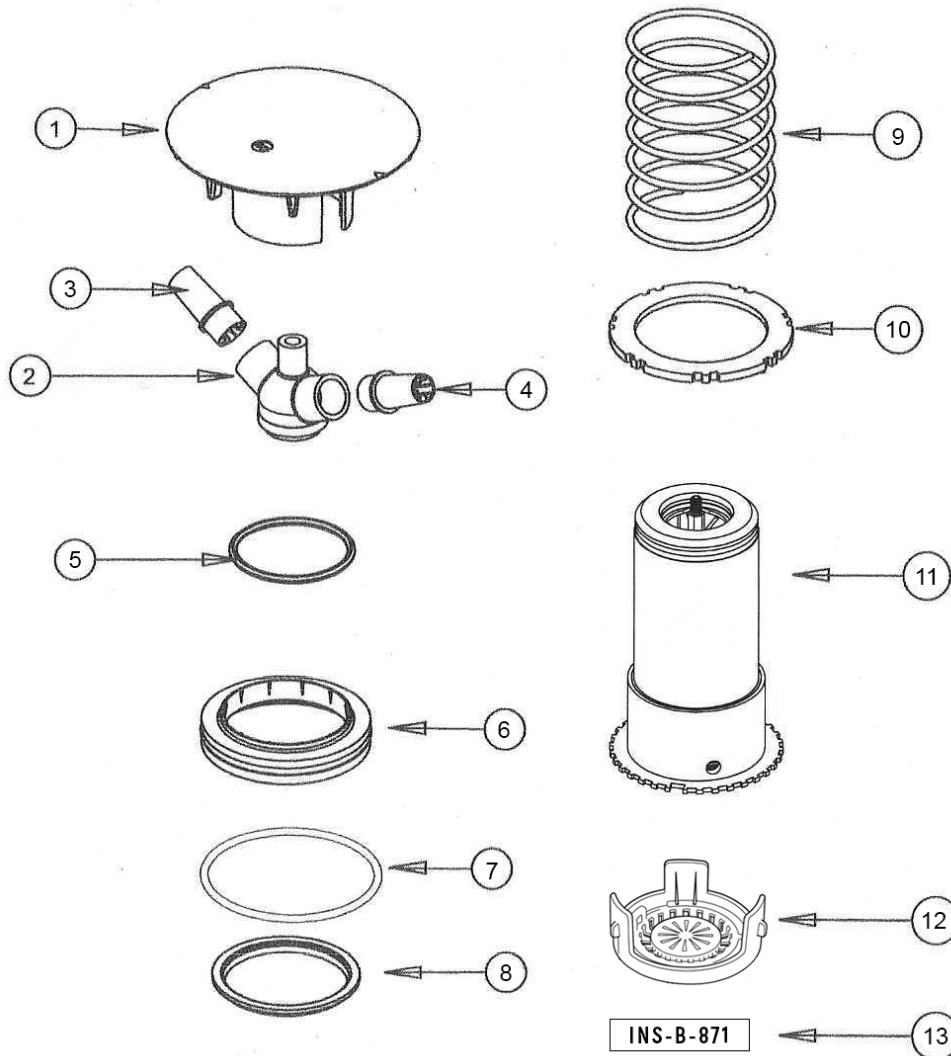

FC INTERNAL RISER ASSY

INS-B-871

P/N **DI70**

ITEM	PART NO.	DESCRIPTION
1	80254657	CAP FC.
2	70254576-SUB	NOZZLE BASE DUAL
3	80254582	NOZZLE, RANGE, 50, BLACK
4	80254581	NOZZLE, BACK, BLACK
5	80254584	O-RING SPRING RETAINER
6	80254812	PRING RETAINER
7	9001019	O-RING SPRING RETAINER
8	80254642	RISER SEAL
9	9001013	SPRING RISER
10	80254722	RISER ADAPTOR
11	70254310 MAFC	RISER ASSEMBLY FC.
12	80255530	SCREEN INTLET
13	B-871	CAP LABEL

NOZZLE KIT (NK70)	
80254578	NOZZLE, RANGE, 37, RED
80254579	NOZZLE, RANGE, 40, BROWN
80254580	NOZZLE, RANGE, 45, GREEN
80254583	NOZZLE, RANGE, 57, BLUE
80254559	SNAP RING
99903377	INSTALATION CARD