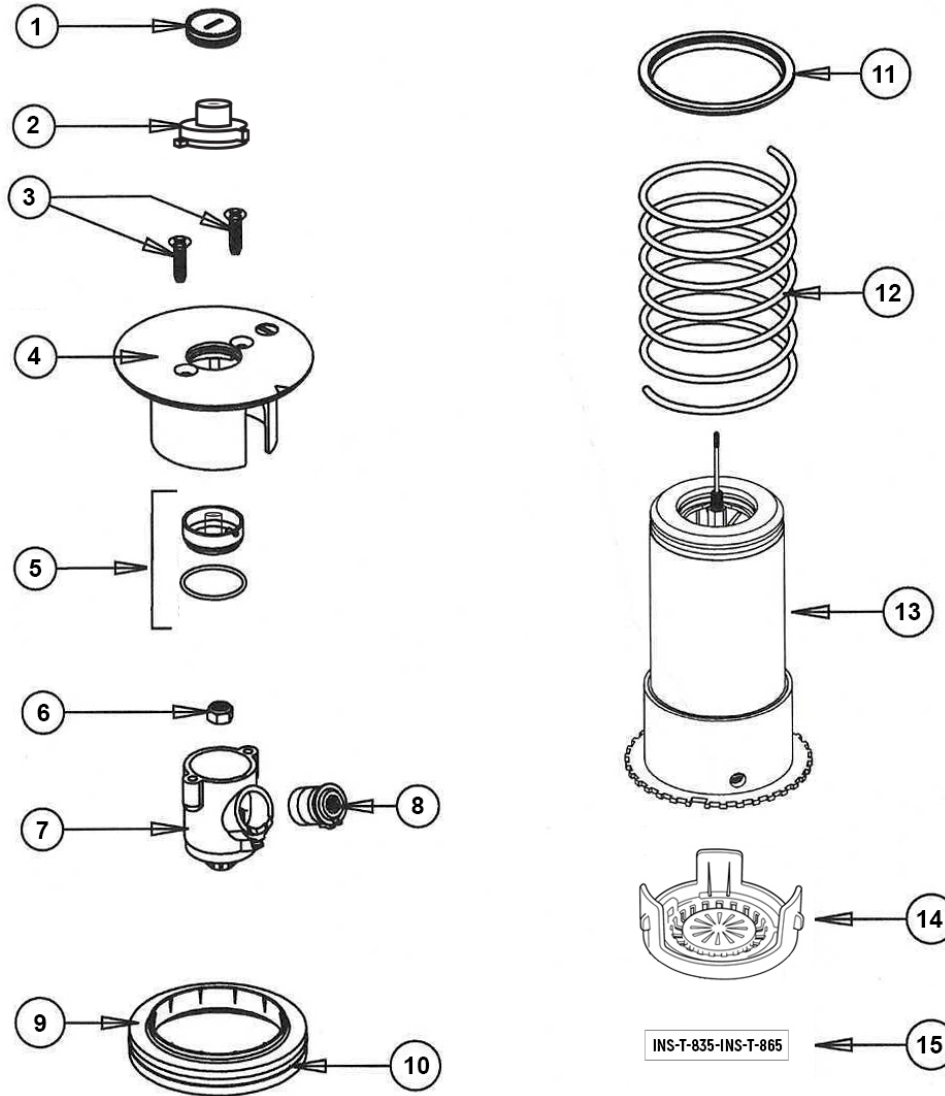

1" PC INTERNAL RISER ASSY

INS-T-835-INS-T-865

P/N DI865T25

| ITEM | PART NO. | DESCRIPTION |
|------|---------------|-------------------------|
| 1 | 80254528 | EASY-ARC, CAP |
| 2 | MBH901 | EASY-ARC |
| 3 | 9001023 | SCREW, CAP |
| 4 | 80254662 | CAP PC. |
| 5 | 70254820 SUB | EASY-ARC HUB ASSY |
| 6 | 9001003 | NUT |
| 7 | 70254569 | NOZZLE BASE ASSEMBLY PC |
| 8 | 80254649 | NOZZLE, 25 BLUE |
| 9 | 80254810 | SPRING RETAINER |
| 10 | 9001014A | O-RING SPRING RETAINER |
| 11 | 80254642 | RISER SEAL |
| 12 | 9001013 | SPRING RISER |
| 13 | 70254310 MAPC | RISER ASSEMBLY PC |
| 14 | 80255530 | SCREEN INTLET |
| 15 | T-835 / 865 | CAP LABEL |

| NOZZLE KIT (NKT4) | |
|-------------------|---------------------|
| 80254550 | NOZZLE, 14, YELLOW |
| 80254647 | NOZZLE, 16, ORGANGE |
| 80254648 | NOZZLE, 18, BROWN |
| 80254650 | NOZZLE, 28, GREEN |
| 80254568 | SNAP RING |
| 99903392 | INSTALATION CARD |