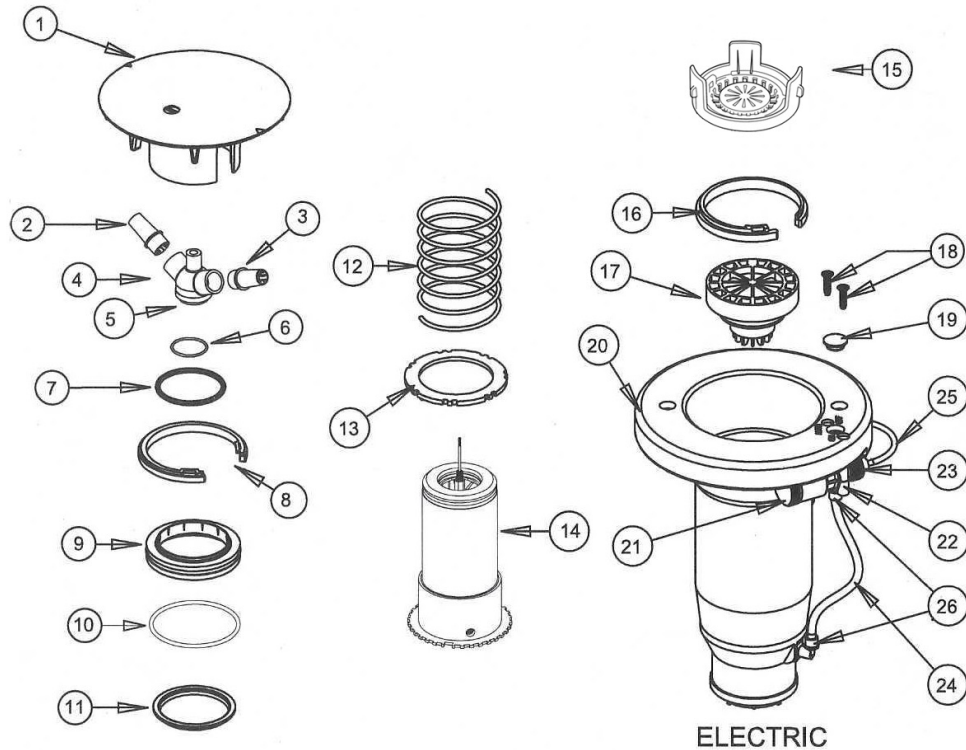

## 871 INSERT + BODY

CHECK-O-MATIC

HYDRAULIC

ITEM	PART NO.	DESCRIPTION
1	80254657	CAP LG DUAL
2	80254598	NOZZLE, BACK, 32, ORANGE
3	80254582	NOZZLE, RANGE, 50, BLACK
4	80254578	NOZZLE, RANGE, 37, RED
5	80254579	NOZZLE, RANGE, 40, BROWN
6	80254580	NOZZLE, RANGE, 45, GREEN
7	80254583	NOZZLE, RANGE, 57, BLUE
8	70254576	NOZZLE BASE ASSEMBLY
8	9001021	NOZZLE BEARING
8	9001152	NOZZLE BASE O-RING
8	80254587	O-RING LOCKING SPRING RETAINER
8	80254559	SNAP RING
8	80254812	SPRING RETAINER
8	9001019	O-RING, SPRING RETAINER
9	80254642	RISER SEAL
10	9001013	SPRING RISER
11	80254722	RISER ADAPTOR
12	70254310 MAFC	RISER ASSEMBLY FC
13	80255530	DEBRIS BASKET
14	80254568	SNAP RING, VALVE
15	D1068-ASSY	VALVE ASSEMBLY, E
16	D1047-ASSY	VALVE ASSEMBLY, H
17	D1070-ASSY	VALVE ASSEMBLY, C
18	9001023	SCREW, CAP
18	80254585	COVER CONTROL STEM
18	D1169-ASSY	BODY ASSEMBLY E
18	D1045-ASSY	VALVE ASSEMBLY, H
19	D1050-ASSY	VALVE ASSEMBLY, C
20	80054889	GOLF SOLENOID
20	D1051-ASSY	PILOT VALVE, 80#
20	D1046-ASSY	HYDRAULIC ACTUATOR
21	9001027	SPRING, PRESSURE REG., 60#
22	9001026	SPRING, PRESSURE REG., 70#
22	9001009	SPRING, PRESSURE REG., 80#
23	9001038	SPRING, PRESSURE REG., 90#
23	9001031B	POLY TUBING 1/4" O.D., 12"
23	9001032	POLY TUBING, 1/8" O.D., 12"
23	80254794	TUBE RETAINER