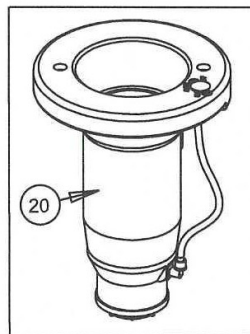

## 871 INSERT + BODY

CHECK-O-MATIC

HYDRAULIC

ITEM	PART NO.	DESCRIPTION
1	80254657	CAP LG DUAL
2	80254598	NOZZLE, BACK, 32, ORANGE
3	80254582	NOZZLE, RANGE, 50, BLACK
4	80254578	NOZZLE, RANGE, 37, RED
5	80254579	NOZZLE, RANGE, 40, BROWN
6	80254580	NOZZLE, RANGE, 45, GREEN
7	80254583	NOZZLE, RANGE, 57, BLUE
8	70254576	NOZZLE BASE ASSEMBLY
8	9001021	NOZZLE BEARING
8	9001152	NOZZLE BASE O-RING
8	80254587	O-RING LOCKING SPRING RETAINER
8	80254559	SNAP RING
8	80254812	SPRING RETAINER
8	9001019	O-RING, SPRING RETAINER
9	80254642	RISER SEAL
10	9001013	SPRING RISER
11	80254722	RISER ADAPTOR
12	70254310 MAFC	RISER ASSEMBLY FC
13	80255530	DEBRIS BASKET
14	80254568	SNAP RING, VALVE
15	D1068-ASSY	VALVE ASSEMBLY, E
16	D1047-ASSY	VALVE ASSEMBLY, H
17	D1070-ASSY	VALVE ASSEMBLY, C
18	9001023	SCREW, CAP
18	80254585	COVER CONTROL STEM
18	D1169-ASSY	BODY ASSEMBLY E
18	D1045-ASSY	VALVE ASSEMBLY, H
19	D1050-ASSY	VALVE ASSEMBLY, C
20	80054889	GOLF SOLENOID
20	D1051-ASSY	PILOT VALVE, 80#
20	D1046-ASSY	HYDRAULIC ACTUATOR
21	9001027	SPRING, PRESSURE REG., 60#
22	9001026	SPRING, PRESSURE REG., 70#
22	9001009	SPRING, PRESSURE REG., 80#
23	9001038	SPRING, PRESSURE REG., 90#
23	9001031B	POLY TUBING 1/4" O.D., 12"
23	9001032	POLY TUBING, 1/8" O.D., 12"
23	80254794	TUBE RETAINER