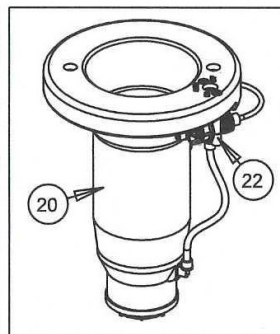

## 871 INSERT + BODY

CHECK-O-MATIC

HYDRAULIC

ITEM	PART NO.	DESCRIPTION
1	80254657	CAP LG DUAL
2	80254598	NOZZLE, BACK, 32, ORANGE
3	80254582	NOZZLE, RANGE, 50, BLACK
4	80254578	NOZZLE, RANGE, 37, RED
5	80254579	NOZZLE, RANGE, 40, BROWN
6	80254580	NOZZLE, RANGE, 45, GREEN
7	80254583	NOZZLE, RANGE, 57, BLUE
8	70254576	NOZZLE BASE ASSEMBLY
8	9001021	NOZZLE BEARING
8	9001152	NOZZLE BASE O-RING
8	80254587	O-RING LOCKING SPRING RETAINER
8	80254559	SNAP RING
8	80254812	SPRING RETAINER
8	9001019	O-RING, SPRING RETAINER
9	80254642	RISER SEAL
10	9001013	SPRING RISER
11	80254722	RISER ADAPTOR
12	70254310 MAFC	RISER ASSEMBLY FC
13	80255530	DEBRIS BASKET
14	80254568	SNAP RING, VALVE
15	D1068-ASSY	VALVE ASSEMBLY, E
16	D1047-ASSY	VALVE ASSEMBLY, H
17	D1070-ASSY	VALVE ASSEMBLY, C
18	9001023	SCREW, CAP
18	80254585	COVER CONTROL STEM
18	D1169-ASSY	BODY ASSEMBLY E
18	D1045-ASSY	VALVE ASSEMBLY, H
19	D1050-ASSY	VALVE ASSEMBLY, C
20	80054889	GOLF SOLENOID
20	D1051-ASSY	PILOT VALVE, 80#
20	D1046-ASSY	HYDRAULIC ACTUATOR
21	9001027	SPRING, PRESSURE REG., 60#
22	9001026	SPRING, PRESSURE REG., 70#
22	9001009	SPRING, PRESSURE REG., 80#
23	9001038	SPRING, PRESSURE REG., 90#
23	9001031B	POLY TUBING 1/4" O.D., 12"
23	9001032	POLY TUBING, 1/8" O.D., 12"
23	80254794	TUBE RETAINER