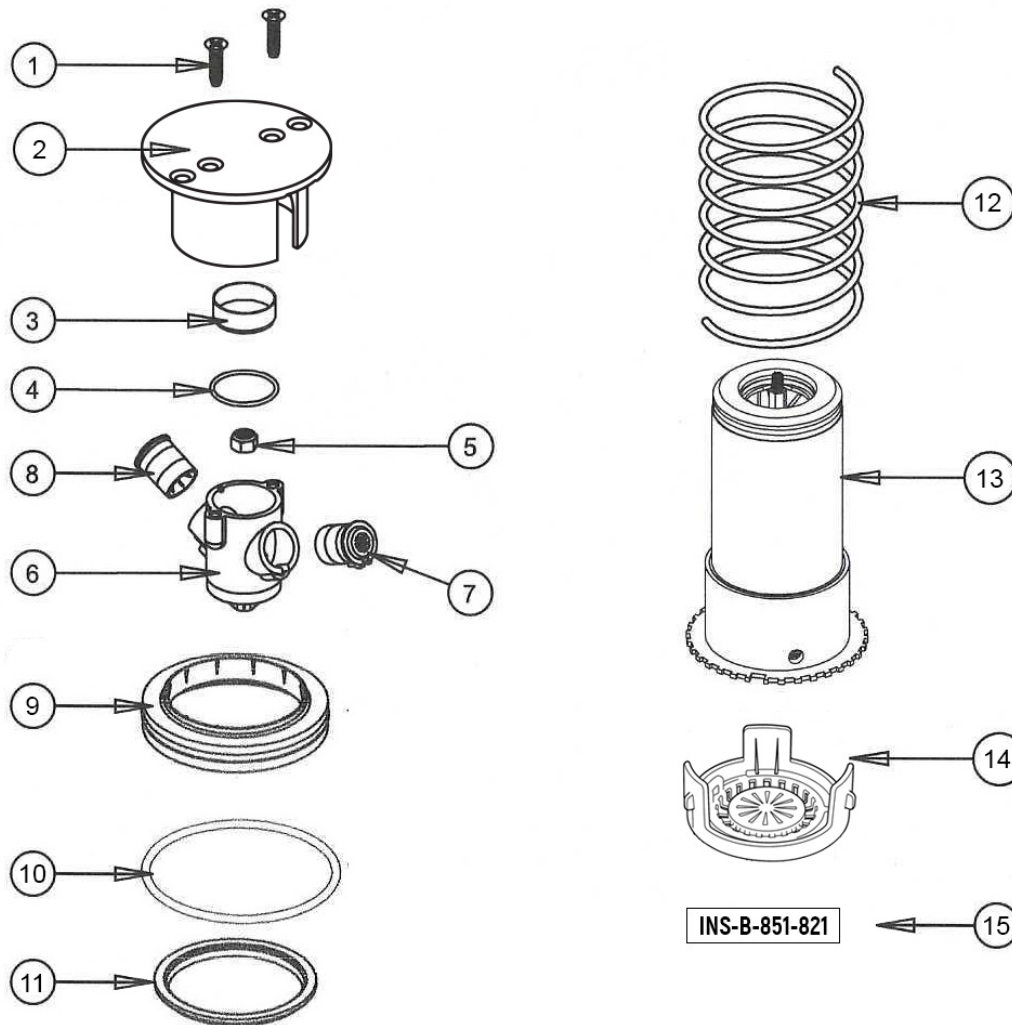

FC INTERNAL RISER ASSY

INS-B-851-821

P/N **DI5025**

ITEM	PART NO.	DESCRIPTION
1	9001023	SCREW, CAP
2	80254661	CAP FC.
3	80254607	BLANK HUB
4	9001035	BLANK HUB ORING
5	9001003	NUT
6	70254614	NOZZLE BASE ASSEMBLY DUAL
7	80254612	NOZZLE, RANGE, 25, BLUE
8	80254652	NOZZLE, BLACK, 08, BACK
9	80254810	SPRING RETAINER
10	9001014A	O-RING SPRING RETAINER
11	80254642	RISER SEAL
12	9001013	SPRING RISER
13	70254310 MAFC	RISER ASSEMBLY PC
14	80255530	SCREEN INLET
15	INS-B-851-821	CAP LABEL

NOZZLE KIT (NK50)	
80254623	NOZZLE, RANGE, 14, YELLOW
80254624	NOZZLE, RANGE, 16, ORANGE
80254613	NOZZLE, RANGE, 18, BROWN
80254610	NOZZLE, RANGE, 28 GREEN
80255568	SANP RING
99903375	INSTALLATION CARD