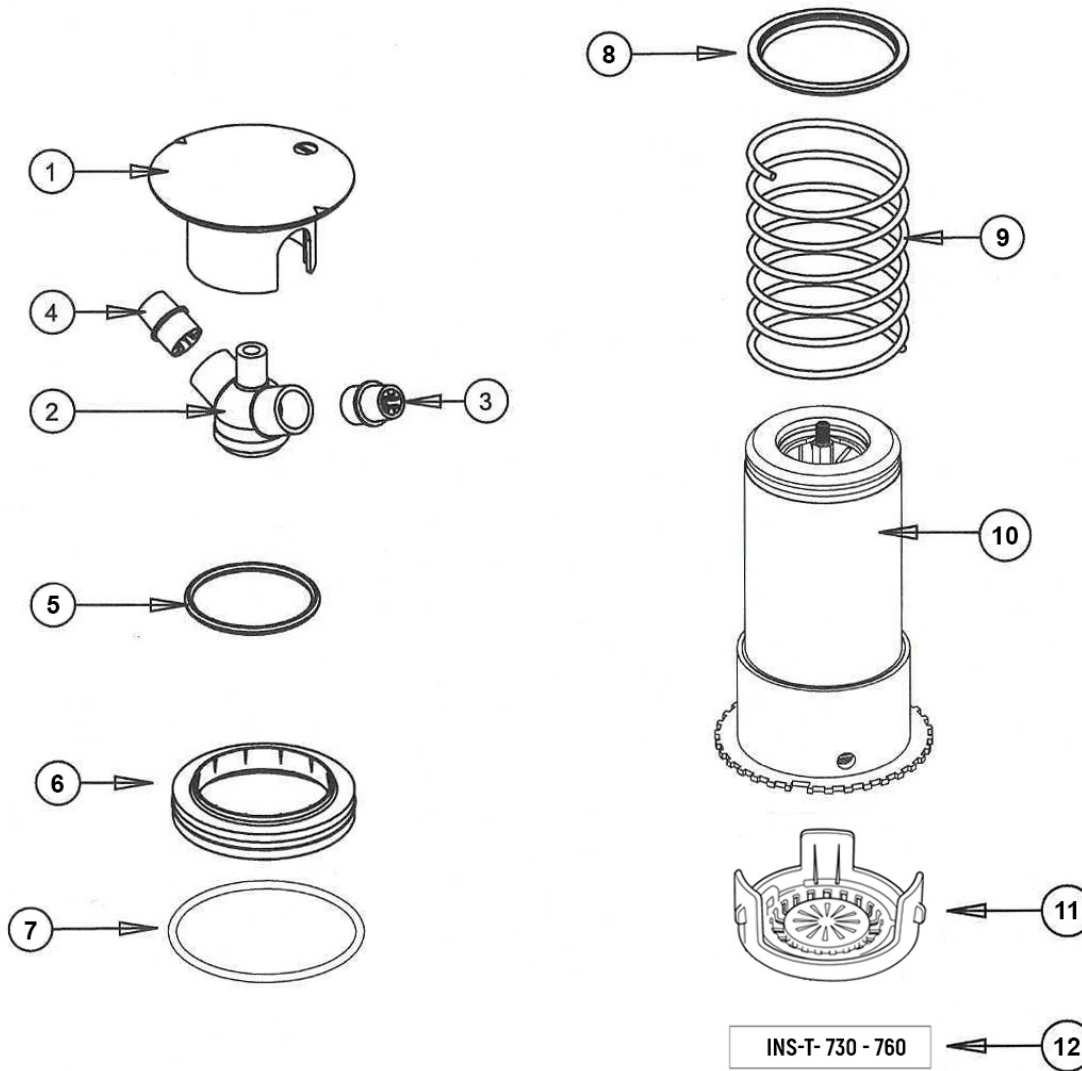

## PC INTERNAL RISER ASSY

**INS-T-730 - 760**

P/N DI6734T

ITEM	PART NO.	DESCRIPTION
1	80254792	CAP FC.
2	70254576	NOZZLE BASE ASSEMBLY FC
3	80254591	NOZZLE, RANGE, 25, BLUE
4	80254588	NOZZLE, BACK, MIRACLE, BLACK
5	80254584	O-RING LOCKING SPRING RETAINER
6	80254810	SPRING RETAINER
7	9001014A	SPRING REATINER O-RING
8	80254642	RISER SEAL
9	9001013	SPRING RISER
10	70254310 MAFC	RISER ASSEMBLY FC
11	80255530	SCREEN INTLET
12	T-730 - 760	CAP LABEL

NOZZLE KIT (NKT1)	
80254589	NOZZLE, RANGE, 16, ORANGE
80254590	NOZZLE, RANGE, 18, BROWN
80254592	NOZZLE, RANGE, GREEN
80254568	SNAP RING
99903382	INSTALLATION CARD