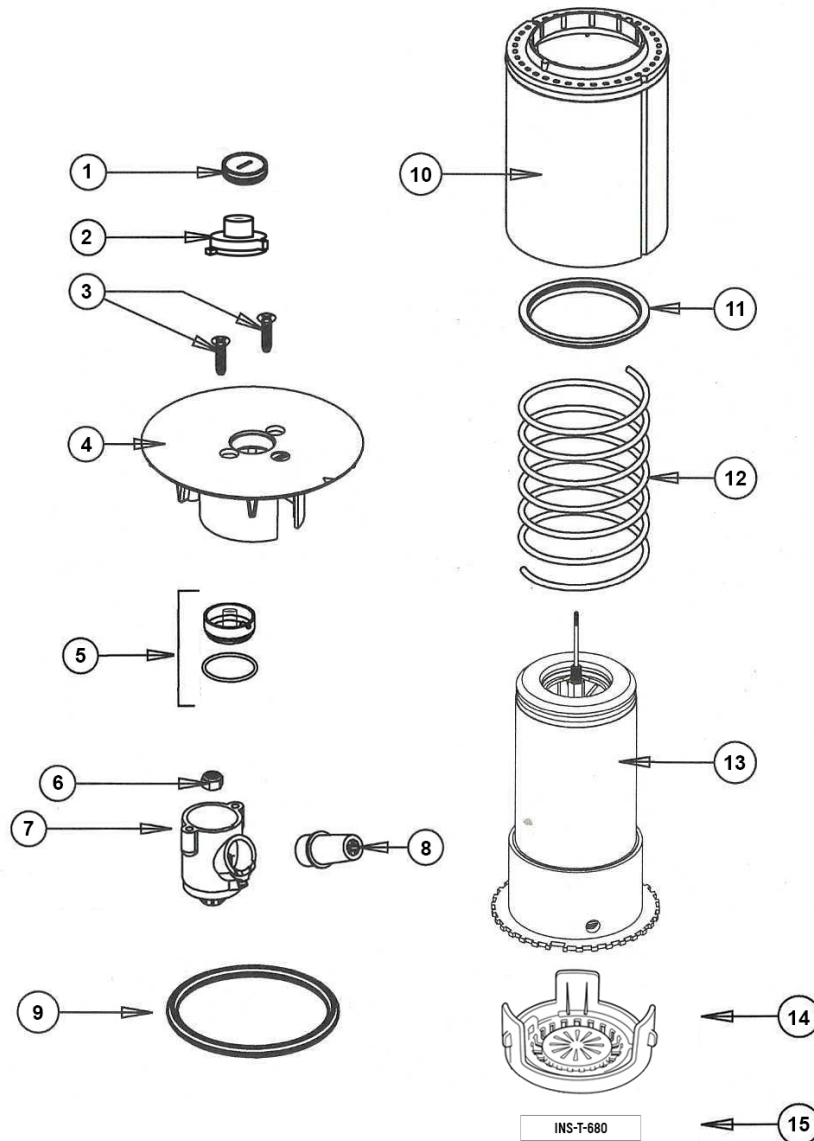

## PC INTERNAL RISER ASSY

**INS-T-680**

P/N **DI6785TX16**

ITEM	PART NO.	DESCRIPTION
1	80254528	EASY-ARC, CAP
2	MBH901	EASY-ARC
3	9001023	SCREW, CAP
4	80254656	CAP PC.
5	70254820 SUB	EASY-ARC HUB ASSY
6	9001003	NUT
7	70254569	NOZZLE BASE ASSEMBLY PC
8	80254573	NOZZLE, BLUE
9	9001019	O-RING LOCKING SPRING RETAINER
10	80254893	SLEEVE, W/SEAL (D16/785T)
11	80254642	RISER SEAL
12	9001013	SPRING RISER
13	70254310 MAPC	RISER ASSEMBLY PC
14	80255530	SCREEN INTLET
15	T-680	CAP LABEL

NOZZLE KIT	
80254623	NOZZLE, RANGE, 14, YELLOW
80254613	NOZZLE, RANGE, 18, BROWN
80254559	SNAP RING
80254382	INSTALATION CARD
8000022	INSTALATION CARD X2