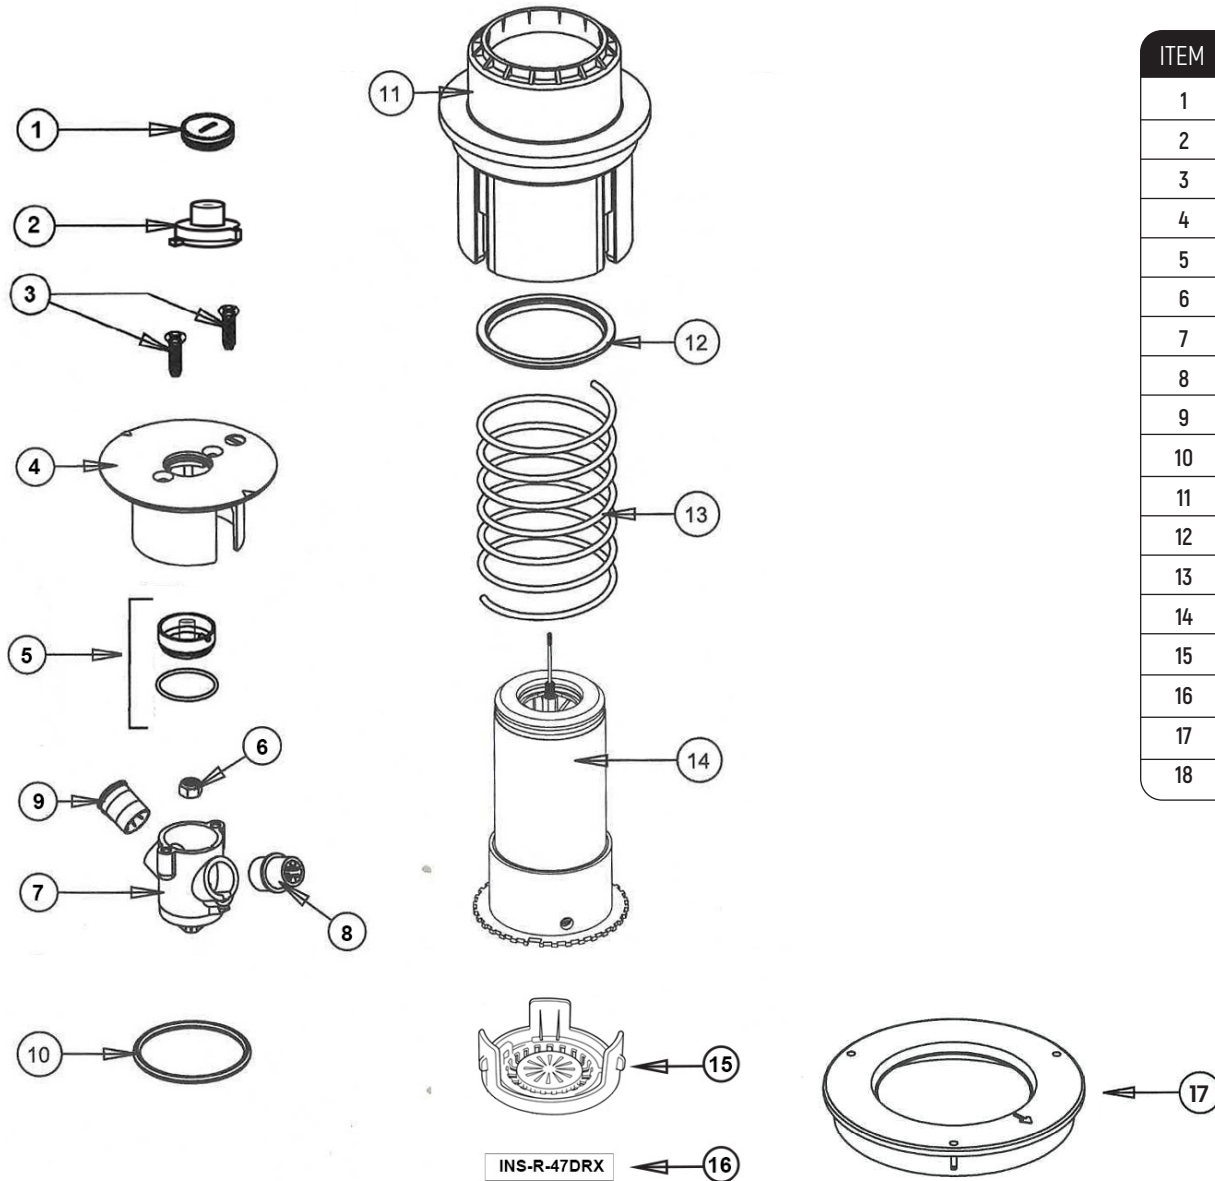

PC INTERNAL RISER ASSY

INS-R-47DR X

P/N **DI47RX**

ITEM	PART NO.	DESCRIPTION
1	80254528	EASY-ARC, CAP
2	MBH901	EASY-ARC
3	9001023	SCREW, CAP
4	80255018	CAP MEDIUM
5	70254820 SUB	EASY-ARC HUB ASSY
6	9001003	NUT
7	70254609	NOZZLE BASE ASSEMBLY DUAL
8	80254573	NOZZLE, 25 BLUE
9	80254623	NOZZLE, BACK, YELLOW
10	80254584	O-RING LOCKING SPRING RETAINER
11	9000051	SPRING RETAINER
12	80254642	RISER SEAL BLUE
13	9001013	SPRING RISER
14	70254310 MAPC	RISER ASSEMBLY PC
15	80255530	SCREEN INTLET
16	R-47DR X	CAP LABEL
17	9000050	CONVERSION COLLAR(RB)
18	INS-R-47DRX	CAP LABEL

NOZZLE KIT (NKRX1)	
80254613	NOZZLE, BACK, 08, BROWN
80254624	NOZZLE, BACK, 12, ORANGE
80254577	SNAP RING
80254577	SNAP RING
9001022	SET SCREWS
99903379	INSTALATION CARD
8000022	INSTALATION CARD X2