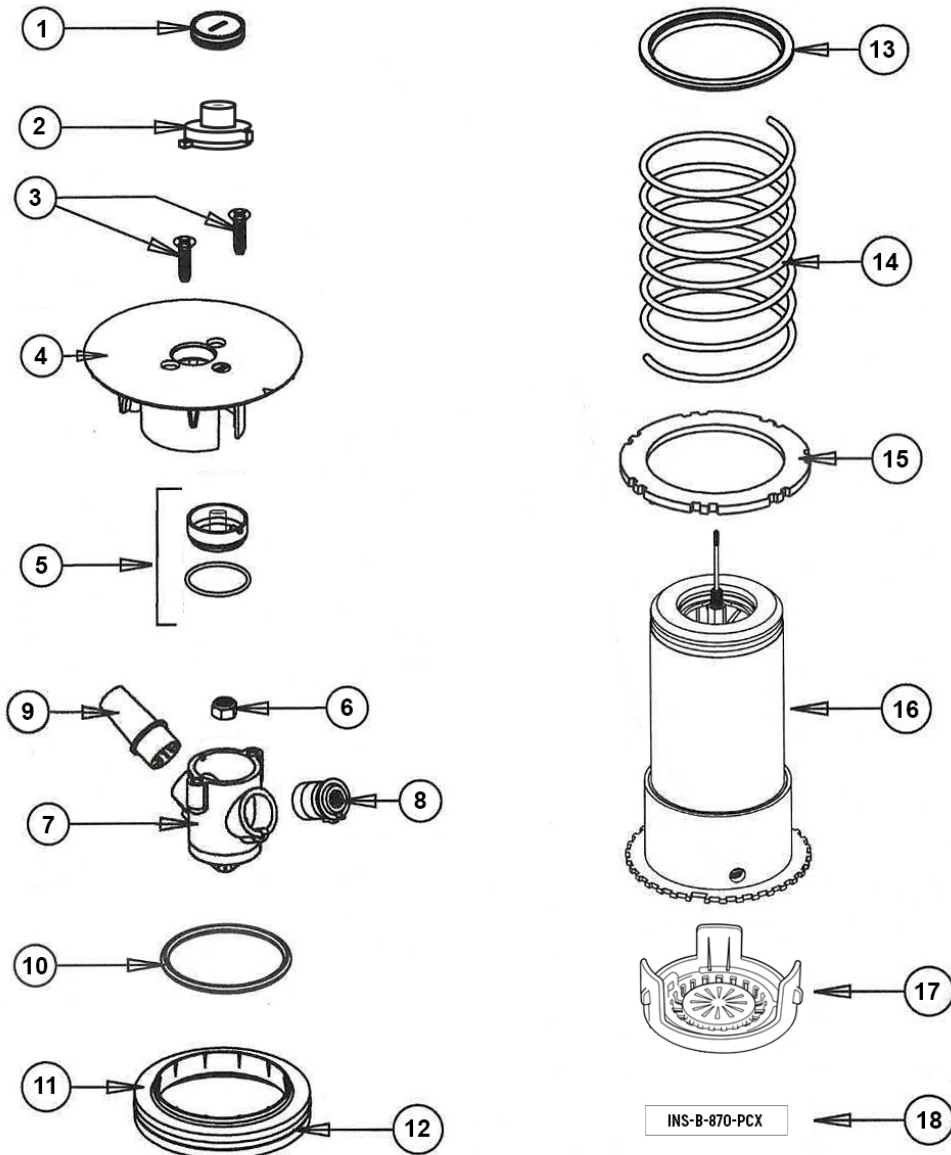

INS-B-870 PCX

ITEM	PART NO.	DESCRIPTION
1	80254528	EASY-ARC, CAP
2	MBH901	EASY-ARC
3	9001023	SCREW, CAP
4	80254639	CAP PC. X SERIES
5	70254820 SUB	EASY-ARC HUB ASSY
6	9001003	NUT
7	70254609	NOZZLE BASE ASSEMBLY DUAL
8	80254624	NOZZLE, RANGE, 16, ORANGE
9	80254600	NOZZLE, BACK, 30, YELLOE
10	9001019	O-RING, LOCKING SPRING RETAINER
11	80254812	SPRING RETAINER
12	9001014A	O-RING SPRING RETAINER
13	80254642	RISER SEAL
14	9001013	SPRING RISER
15	80254722	RISER ADAPTOR
16	70254310 MAPC	RISER ASSEMBLY PC
17	80255530	SCREEN INTLET
18	INS-B-870 PCX	CAP LABEL

NOZZLE KIT	
80254623	NOZZLE, RANGE, 14, YELLOW
80254613	NOZZLE, RANGE, 18, BROWN
80254559	SNAP RING
99903382	INSTALATION CARD
8000022	INSTALATION CARD X2