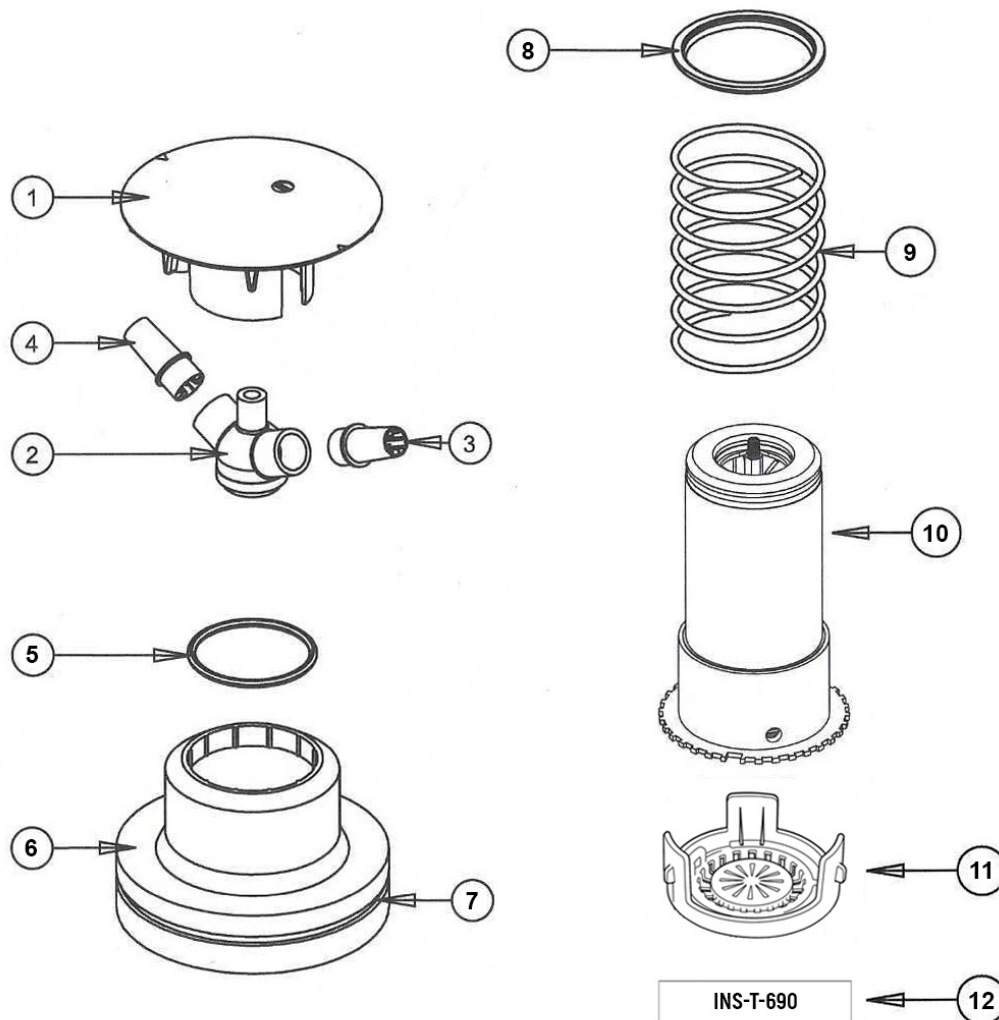

## PC INTERNAL RISER ASSY

**INS-T-690**

P/N **DI694T50**

ITEM	PART NO.	DESCRIPTION
1	80254657	CAP FC.
2	70254576	NOZZLE BASE ASSEMBLY FC
3	80254582	NOZZLE, RANGE, 50, BLACK
4	80254581	NOZZLE, BACK, BLACK
5	80254584	O-RING LOCKING SPRING RETAINER
6	9000115	ADAPTOR. SLEEVE (DI694T)
7	9001052	O-RING (DI694T)
8	80254642	RISER SEAL
9	9001013	SPRING RISER
10	70254310 MAFC	RISER ASSEMBLY FC
11	80255530	SCREEN INTLET
12	T-690	CAP LABEL

NOZZLE KIT (NKT7)	
80254583	NOZZLE, RANGE, 57, BLUE
80254606	SNAP RING
90001022	SET SCREW
80254992	HANDLE GUZZLER MOLDED
80254796	RISER FORK
80255683	ADAPTER RING
99903384	INSTALLATION CARD