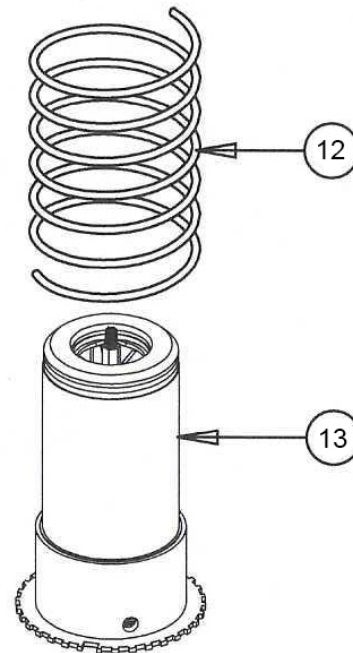

FC INTERNAL RISER ASSY

INS-R-700

P/N DI700R

ITEM	PART NO.	DESCRIPTION
1	9001023	SCREW, CAP
2	80254661	CAP FC.
3	80254607	BLANK HUB
4	9001035	BLANK HUB ORING
5	90055162	NUT
6	70254614	NOZZLE BASE ASSEMBLY DUAL
7	80254612	NOZZLE, RANGE, 25, BLUE
8	80254652	NOZZLE, BLACK, BACK
9	80254811	SPRING RETAINER
10	9001014A	O-RING SPRING RETAINER
11	80254642	RISER SEAL
12	9001013	SPRING RISER
13	70254310 MAFC	RISER ASSEMBLY PC
14	80255530	SCREEN INLET
15	R-700	CAP LABEL

NOZZLE KIT (NKR3)

80254624	NOZZLE, RANGE, 16, ORANGE
80254613	NOZZLE, RANGE, 18, BROWN
80254610	NOZZLE, RANGE, 28, GREEN
80254623	NOZZLE, RANGE, YELLOW
80255450	SANP RING
99903381	INSTALLATION CARD