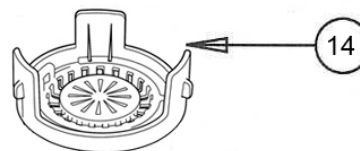

FC INTERNAL RISER ASSY

INS-R-700

P/N DI700R

ITEM	PART NO.	DESCRIPTION
1	9001023	SCREW, CAP
2	80254661	CAP FC.
3	80254607	BLANK HUB
4	9001035	BLANK HUB ORING
5	90055162	NUT
6	70254614	NOZZLE BASE ASSEMBLY DUAL
7	80254612	NOZZLE, RANGE, 25, BLUE
8	80254652	NOZZLE, BLACK, BACK
9	80254811	SPRING RETAINER
10	9001014A	O-RING SPRING RETAINER
11	80254642	RISER SEAL
12	9001013	SPRING RISER
13	70254310 MAFC	RISER ASSEMBLY PC
14	80255530	SCREEN INLET
15	R-700	CAP LABEL

NOZZLE KIT (NKR3)

80254624	NOZZLE, RANGE, 16, ORANGE
80254613	NOZZLE, RANGE, 18, BROWN
80254610	NOZZLE, RANGE, 28, GREEN
80254623	NOZZLE, RANGE, YELLOW
80255450	SANP RING
99903381	INSTALLATION CARD