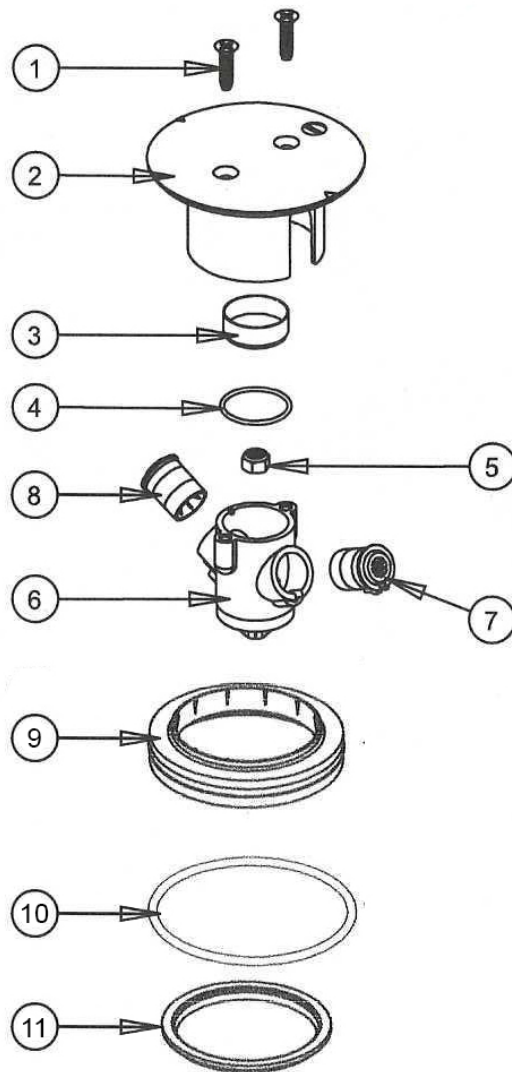

FC INTERNAL RISER ASSY

INS-R-700

P/N DI700R

ITEM	PART NO.	DESCRIPTION
1	9001023	SCREW, CAP
2	80254661	CAP FC.
3	80254607	BLANK HUB
4	9001035	BLANK HUB ORING
5	90055162	NUT
6	70254614	NOZZLE BASE ASSEMBLY DUAL
7	80254612	NOZZLE, RANGE, 25, BLUE
8	80254652	NOZZLE, BLACK, BACK
9	80254811	SPRING RETAINER
10	9001014A	O-RING SPRING RETAINER
11	80254642	RISER SEAL
12	9001013	SPRING RISER
13	70254310 MAFC	RISER ASSEMBLY PC
14	80255530	SCREEN INLET
15	R-700	CAP LABEL

NOZZLE KIT (NKR3)

80254624	NOZZLE, RANGE, 16, ORANGE
80254613	NOZZLE, RANGE, 18, BROWN
80254610	NOZZLE, RANGE, 28, GREEN
80254623	NOZZLE, RANGE, YELLOW
80255450	SANP RING
99903381	INSTALLATION CARD