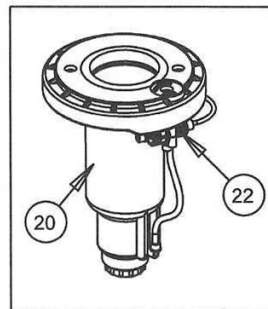

CHECK-O-MATIC

HYDRAULIC

ITEM	PART NO.	DESCRIPTION
1	9001023	SCREW, CAP
2	80254655	CAP
3	80254607	BLANK HUB
4	9001035	O-RING, EASY ARC
5	90055162	LOCK NUT
6	70254614	NOZZLE BASE ASSEMBLY DUAL
7	9001021	NOZZLE BEARING
8	80254620	NOZZLE, RANGE, 12, GRAY
8	80254623	NOZZLE, RANGE, 14, YELLOW
8	8025462	NOZZLE, RANGE, 16, ORANGE
8	80254613	NOZZLE, RANGE, 18, BROWN
8	80254640	NOZZLE, RANGE, 19, RED
8	80254612	NOZZLE, RANGE, 25, BLUE
8	80254610	NOZZLE, RANGE, 28, GREEN
9	80254652	NOZZLE, RANGE, 08, BLACK
10	80254568	SANP RING
11	80254810	SPRING RETAINER
12	9001014	O-RING, SPRING RETAINER
13	80254642	RISER SEAL
14	9001013	SPRING RISER
15	70254310 MAFC	RISER ASSEMBLY FC
16	80255530	DEBRIS BASKET
17	8025456	SANP RING, VALVE
18	D 1006-ASSY	VALVE ASSEMBLY, E, G1
18	D1017-ASSY	VALVE ASSEMBLY, E, G
18	D1016-ASSY	VALVE ASSEMBLY, H
18	D1105-ASSY	VALVE ASSEMBLY, C
19	80254585	COVER, CONTROL STEM
20	D1001A-ASSY	BODY ASSEMBLY, E
20	D1002A-ASSY	BODY ASSEMBLY, H
20	D1027A-ASSY	BODY ASSEMBLY, C
21	80054889	GOLD SOLENOID
22	D1005-ASSY	PILOT VALVE, 70#
22	D1046-ASSY	HYDRAULIC ACTUATOR
23	9001027	SPRING PRESSURE REG, 60#
23	9001026	SPRING PRESSURE REG, 70#
23	9001009	SPRING PRESSURE REG, 80#
23	9001038	SPRING PRESSURE REG, 90#
24	9001031B	POLY TUBING, 1/4" O.D., 12"
25	9001032	POLY TUBING, 1/8" O.D., 12"
26	80254794	TUBE RETAINER