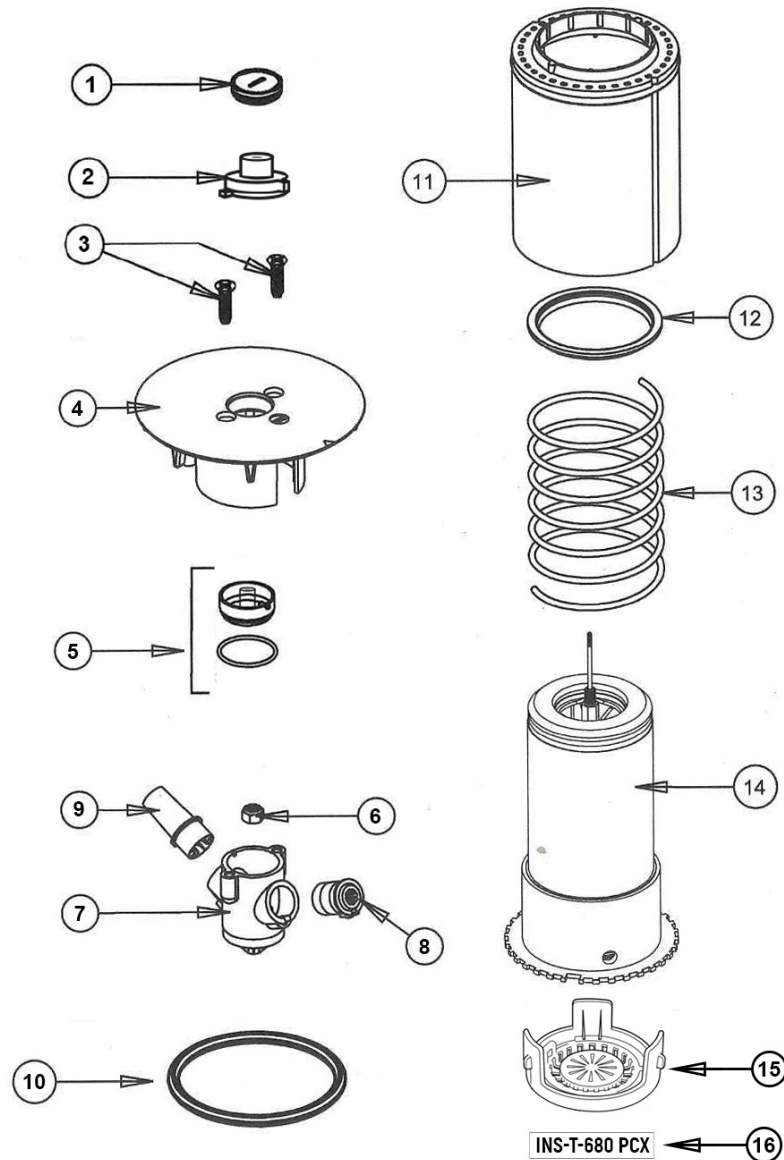

PC INTERNAL RISER ASSY

INS-T-680 PCX

P/N **DI6785TX16**

ITEM	PART NO.	DESCRIPTION
1	80254528	EASY-ARC, CAP
2	MBH901	EASY-ARC
3	9001023	SCREW, CAP
4	80254639	CAP X-SERIES, LG
5	70254820 SUB	EASY-ARC HUB ASSY
6	9001003	NUT
7	70254609	NOZZLE BASE ASSEMBLY DUAL
8	80254573	NOZZLE, BLUE
9	80254581	NOZZLE, BACK, BLACK
10	9001019	O-RING LOCKING SPRING RETAINER
11	80254893	SLEEVE, W/SEAL (D16/785T)
12	80254642	RISER SEAL
13	9001013	SPRING RISER
14	70254310 MAPC	RISER ASSEMBLY PC
15	80255530	SCREEN INTLET
16	T-680 PCX	CAP LABEL

NOZZLE KIT

80254623	NOZZLE, RANGE, 14, YELLOW
80254613	NOZZLE, RANGE, 18, BROWN
80254559	SNAP RING
80254382	INSTALATION CARD
8000022	INSTALATION CARD X2