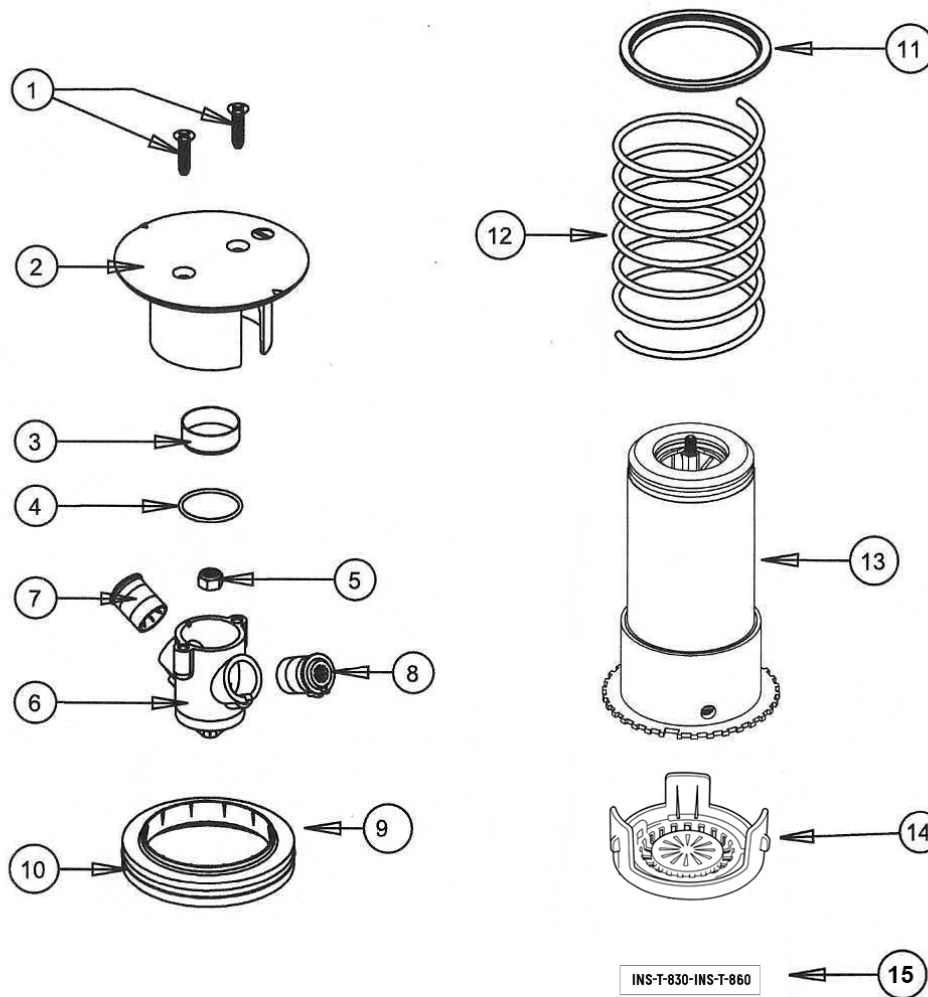

FC INTERNAL RISER ASSY

INS-T-830-INS-T-860

P/N **DI834T**

ITEM	PART NO.	DESCRIPTION
1	9001023	SCREW, CAP
2	80254661	CAP FC.
3	80254607	BLANK HUB
4	9001035	O-RING, E-Z ARC
5	9001003	NUT
6	70254614	NOZZLE BASE ASSEMBLY DUAL
7	80254612	NOZZLE, RANGE 25 BLUE
8	50254652	NOZZLE BACK BLACK
9	80254810	SPRING RETAINER
10	9001014A	O-RING SPRING RETAINER
11	80254642	RISER SEAL
12	9001013	SPRING RISER
13	70254310 MAFC	RISER ASSEMBLY FC
14	80255530	SCREEN INTLET
15	T-830-860	CAP LABEL

NOZZLE KIT (NKT3)	
80254623	NOZZLE, RANGE, 14, YELLOW
80254624	NOZZLE, RANGE, 16, ORGANGE
80254613	NOZZLE, RANGE, 18, BROWN
80254610	NOZZLE, RANGE, 28, GREEN
80254568	SNAP RING
99903391	INSTALATION CARD